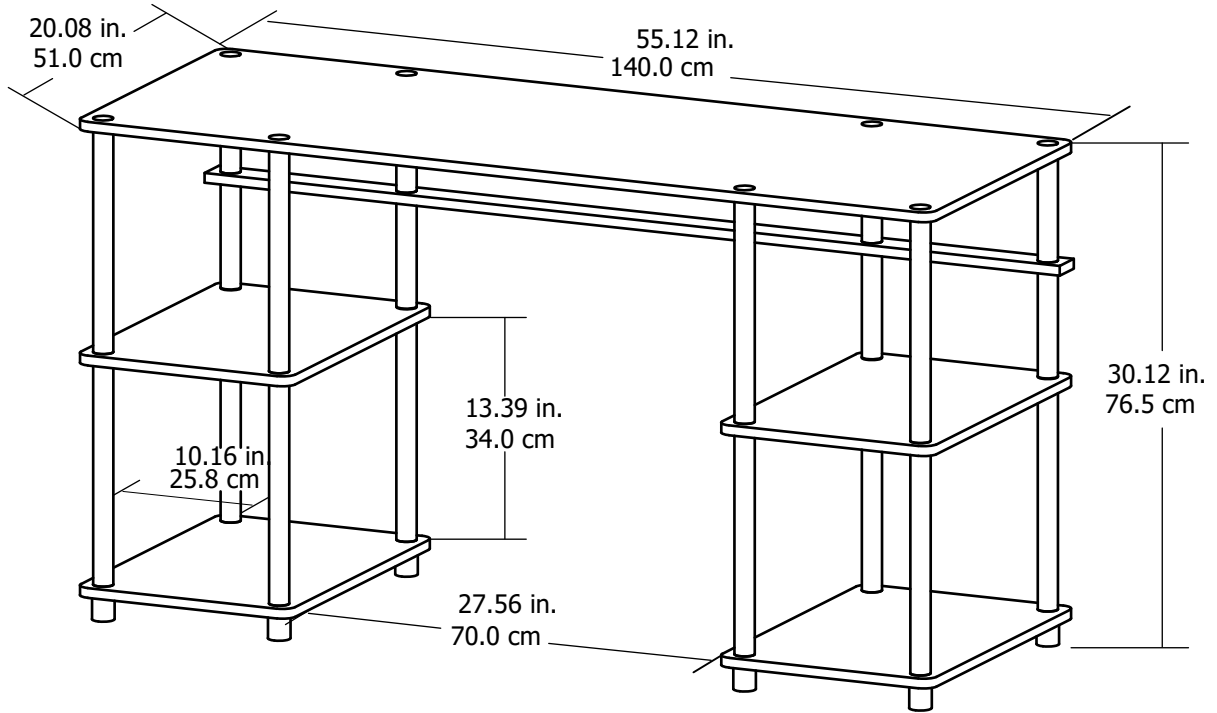

Condor Double Ped Desk

MODEL NO : 8712335COM / 8712012COM / 8712333COM / 8712900COM

OVERALL PRODUCT SIZE(in inches)

55.12 in. H x 20.08 in. W x 30.12 in. D

Unit Net Weight : 38.28 lbs (17.4KG)

MAXIMUM WEIGHT CAPACITIES